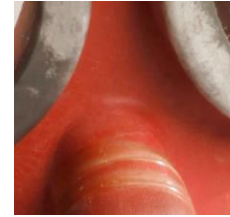

Guess the object!

Answers

WWI British war medal

Children's WWII gas mask, known as a Mickey Mouse gas mask.

R. Whites cream soda bottle

Painting of the Civic Centre, Dagenham. By E. Berry, 1936.

Stone Age hand axe

Anglo Saxon stylus from Barking Abbey

Our camera has broken and can only take close up photos of objects. Now we can't identify what the objects are! Can you help us to work out what these photos are showing? They are all objects that are on display within the museum.